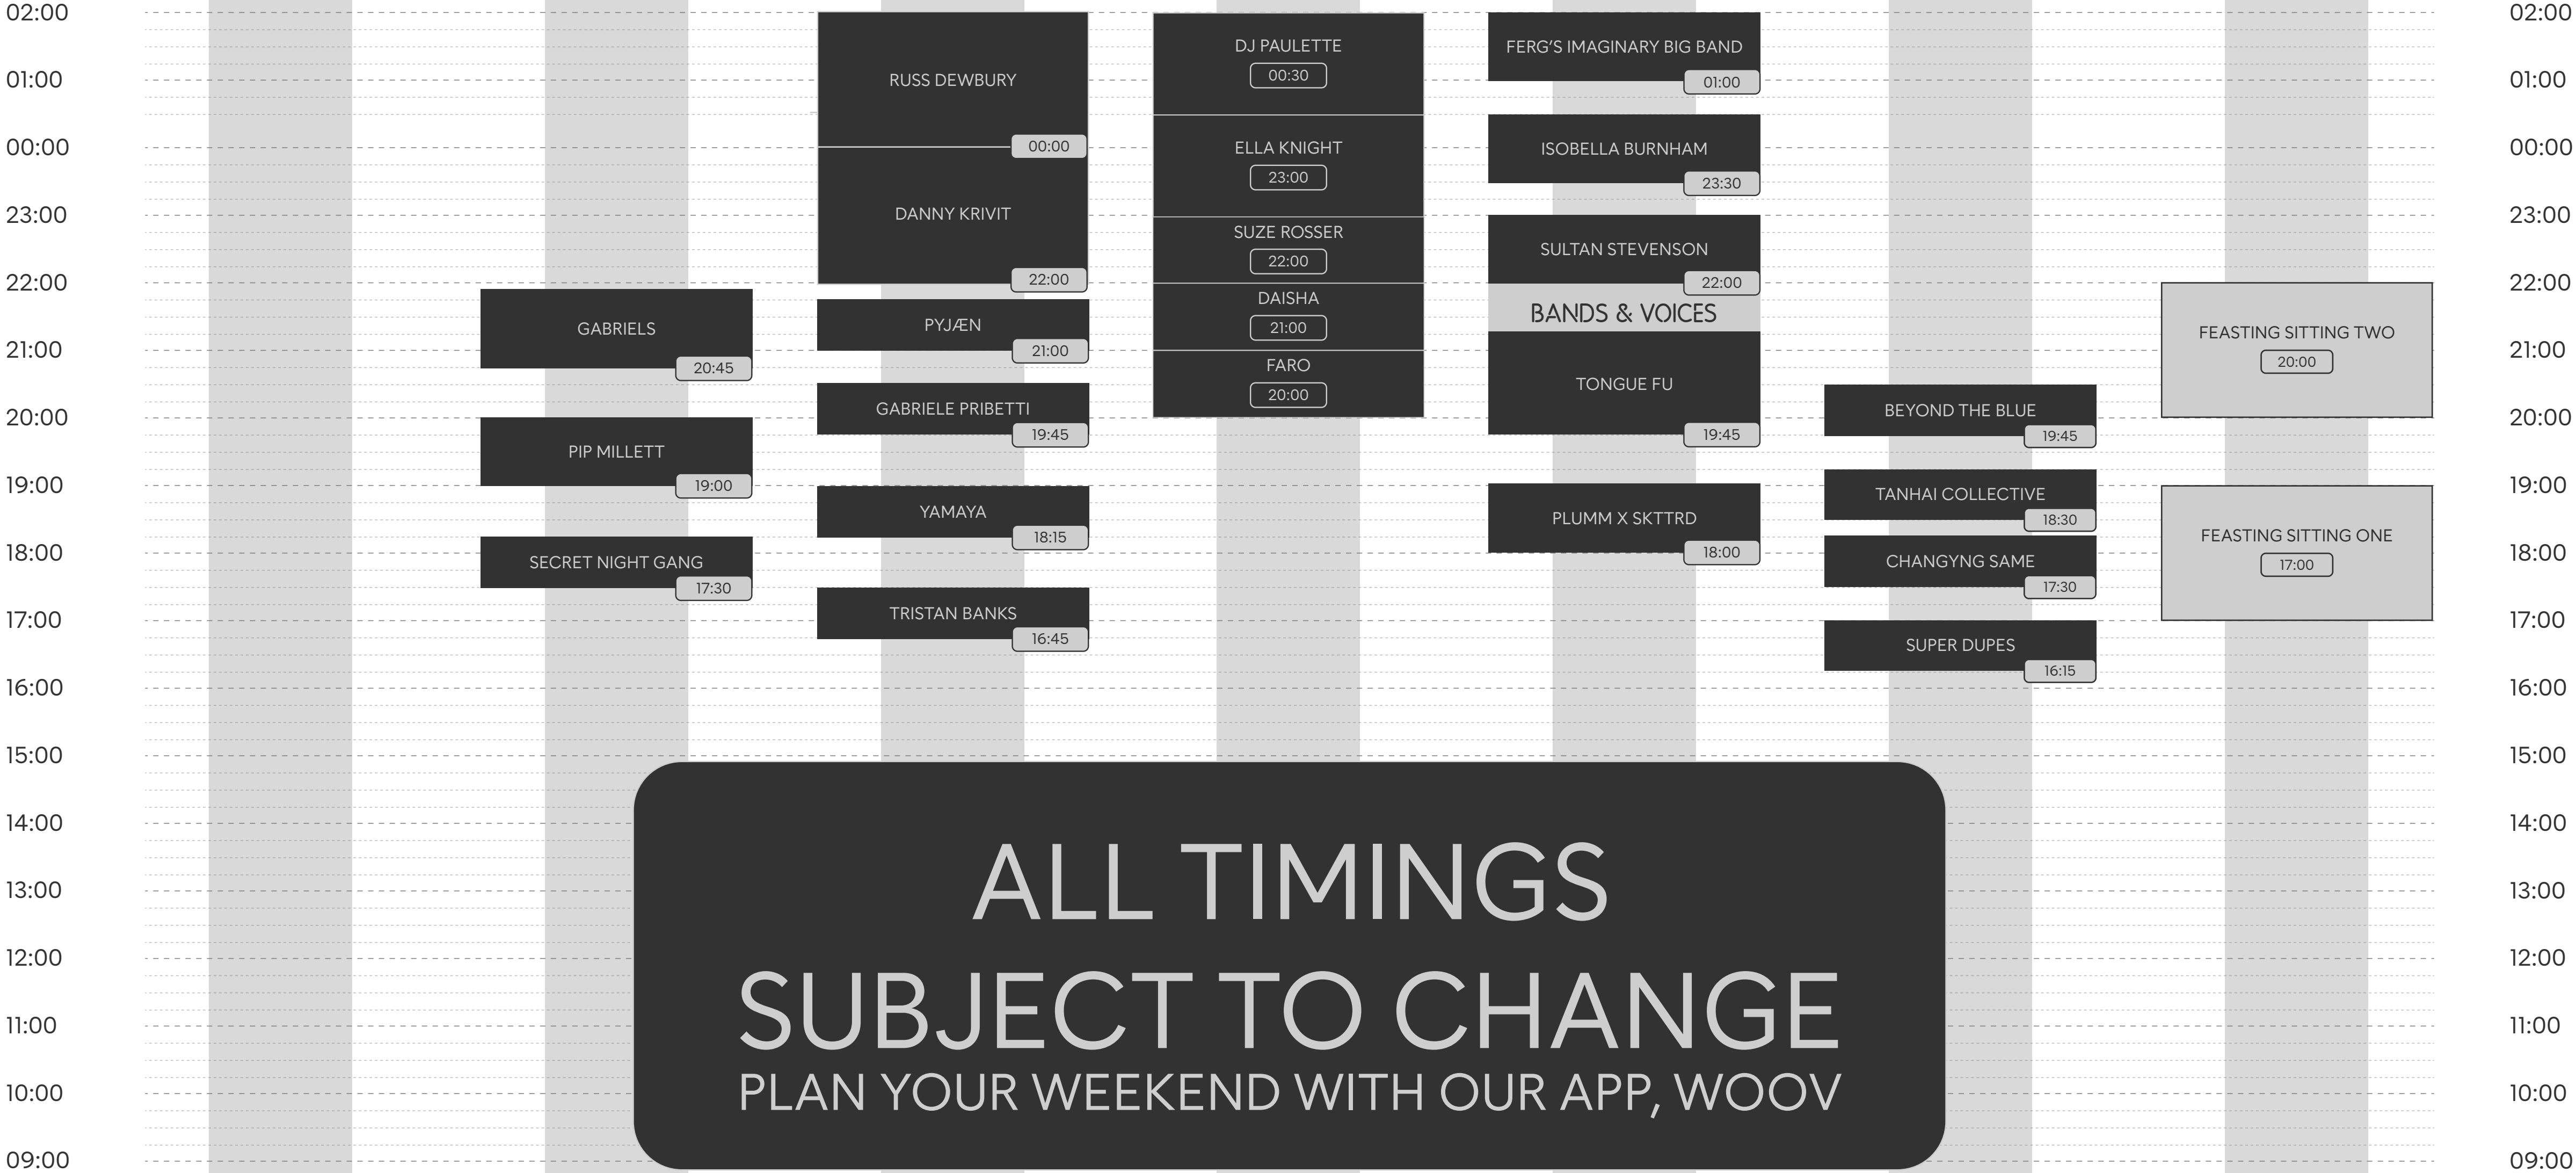

# FRIDAY

NORTH DOWNS

SOUTH DOWNS

SUPREME STANDARDS

BLUE IN GREEN  
CURATED BY PATTERNS

JAZZ IN THE ROUND

NEW GENERATION JAZZ

DARBY'S RESTAURANT