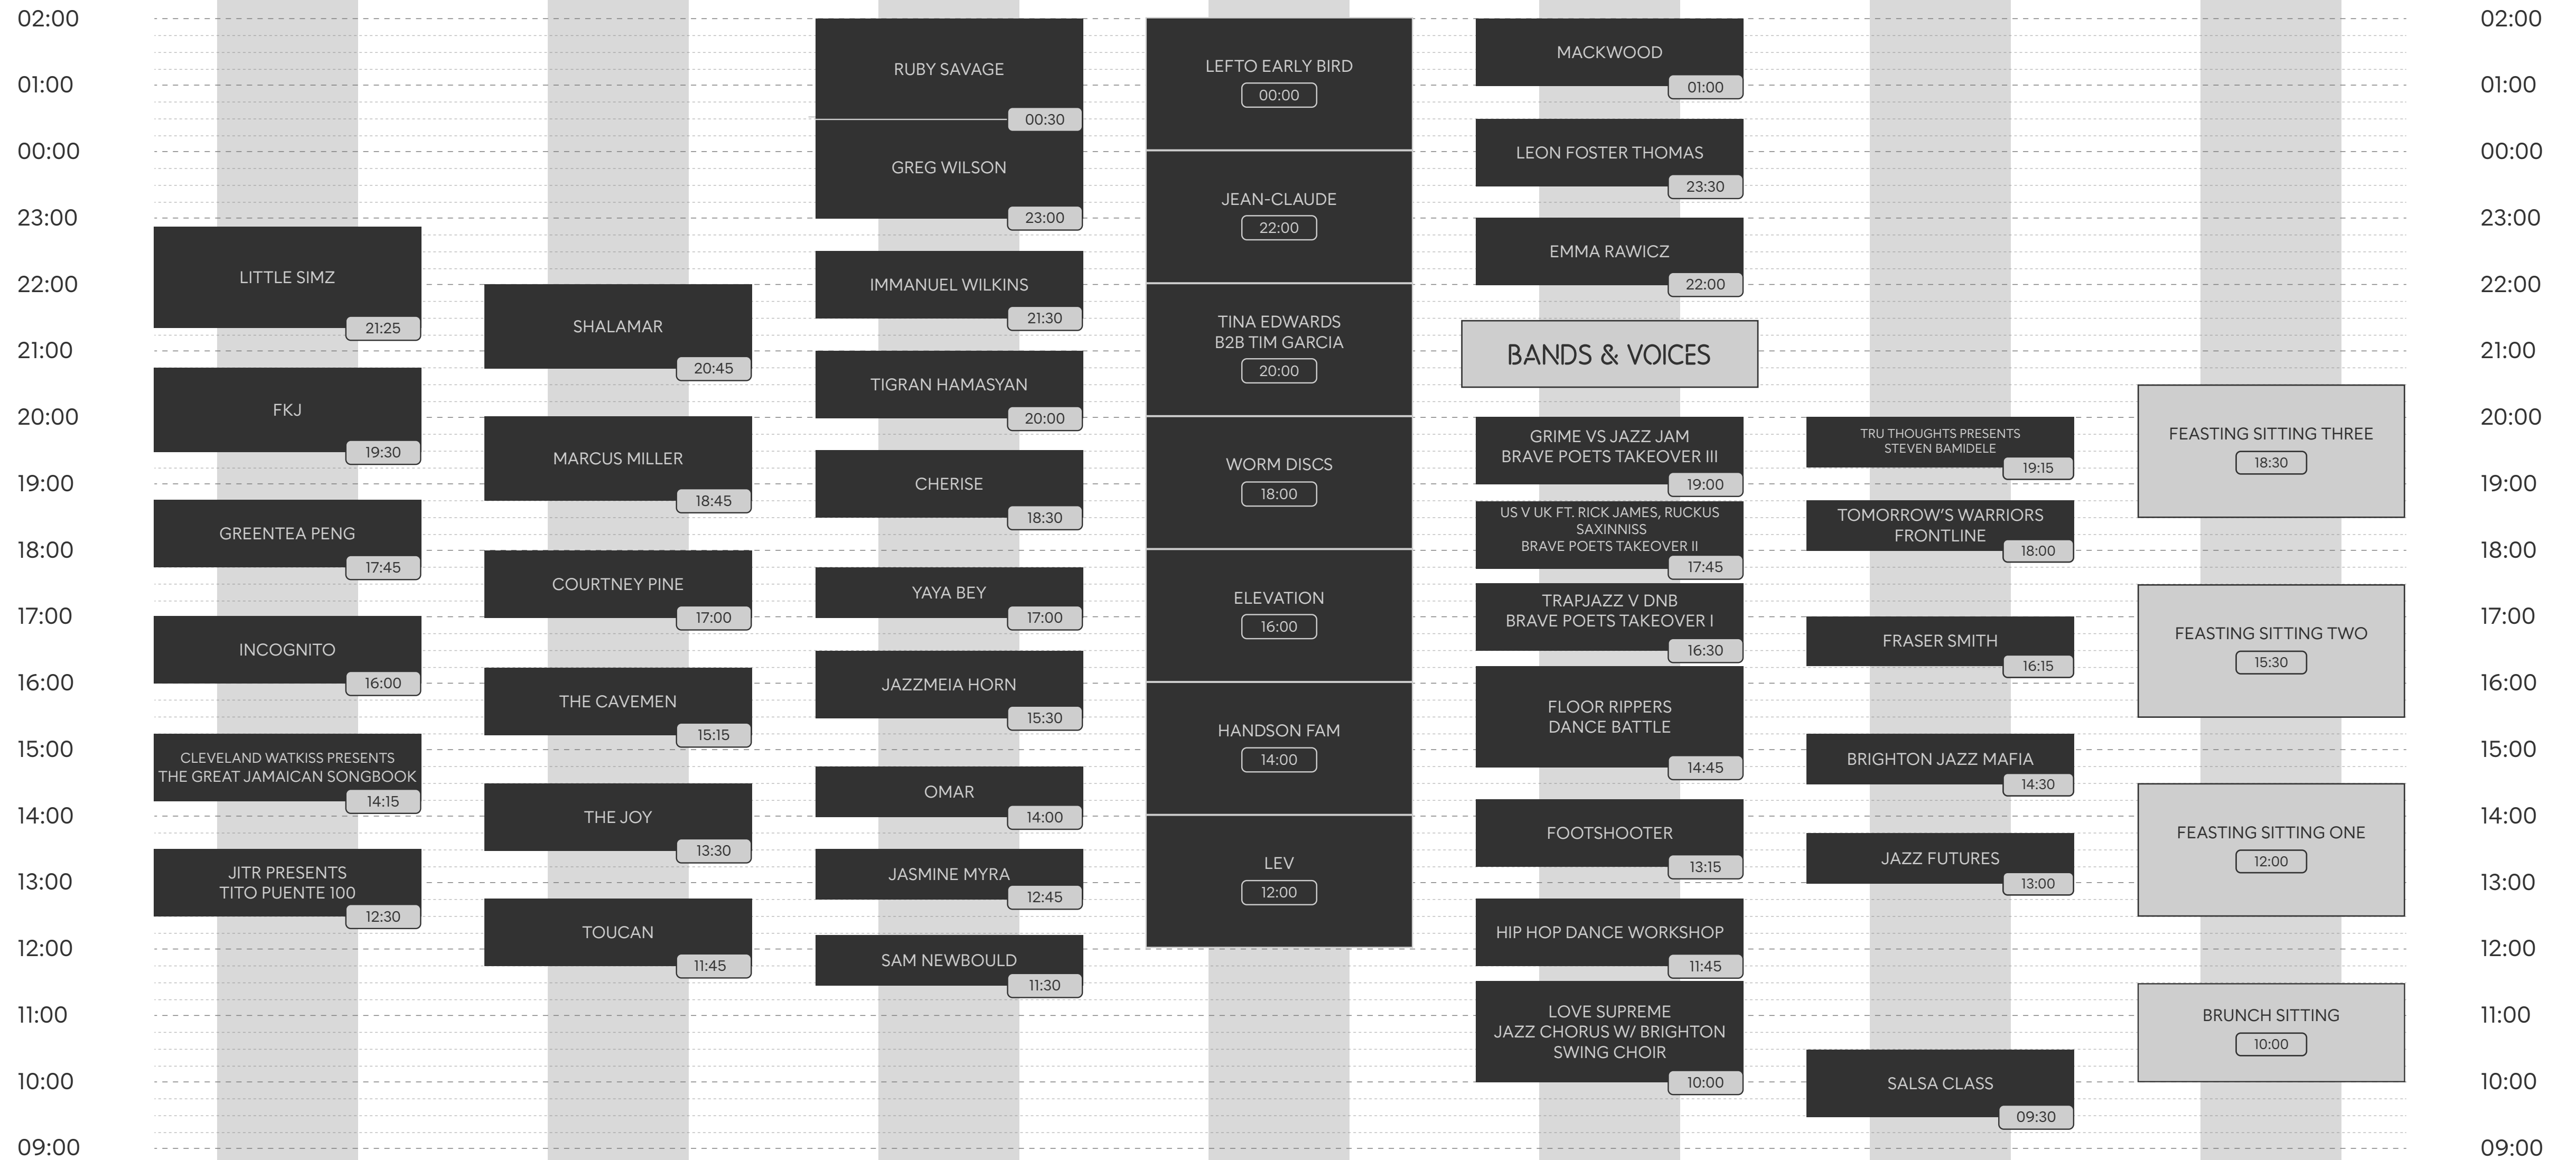

SATURDAY

NORTH DOWNS

SOUTH DOWNS

SUPREME STANDARDS

BLUE IN GREEN

CURATED BY RESONATE

JAZZ IN THE ROUND

NEW GENERATION JAZZ

DARBY'S RESTAURANT